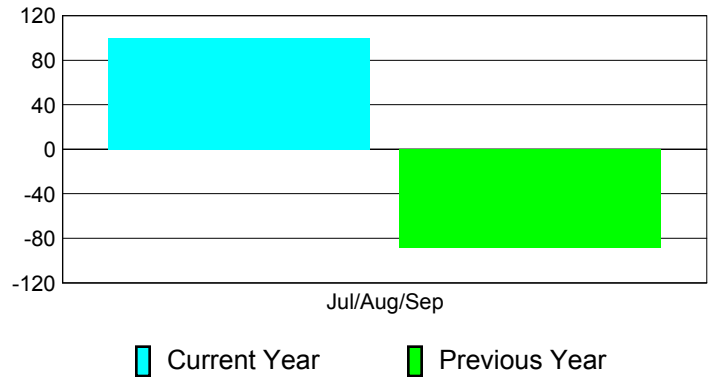

**Membership Results
2012-2013**

**Membership
2011-2012**

Month	Net Memb Goal	Actual New Memb	Actual Dropped Memb	Gain/Loss of Memb	Gain/Loss of Memb
Jul/Aug/Sep	70	140	-40	100	-89
Totals	70	140	-40	100	-89

Membership Results 2012-2013

Goal, New, Dropped, Gain/Loss

Comparison of Membership Gain/Loss

Current Year Compared to the Previous Year

Gender Comparison 2012-2013

Jul/Aug/Sep

Male Female