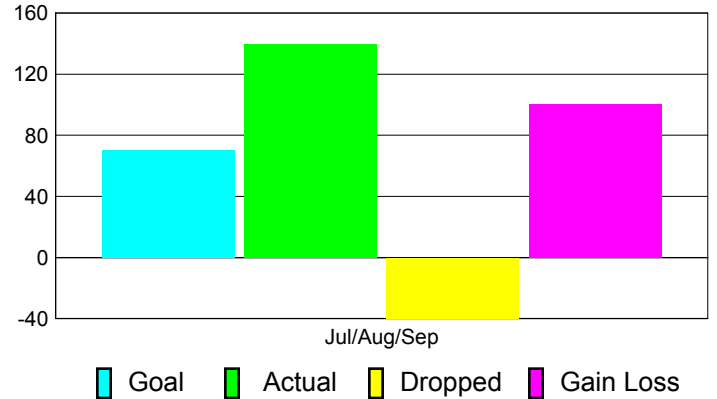

Membership Results 2012-2013

Goal, New, Dropped, Gain/Loss

Comparison of Membership Gain/Loss

Current Year Compared to the Previous Year