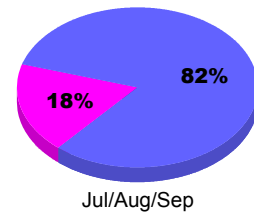

**Membership Results
2012-2013**

**Membership
2011-2012**

Month	Net Memb Goal	Actual New Memb	Actual Dropped Memb	Gain/Loss of Memb	Gain/Loss of Memb
Jul/Aug/Sep	70	140	-40	100	-89
Totals	70	140	-40	100	-89

Membership Results 2012-2013

Goal, New, Dropped, Gain/Loss

Comparison of Membership Gain/Loss

Current Year Compared to the Previous Year

Gender Comparison 2012-2013

Jul/Aug/Sep

Male Female