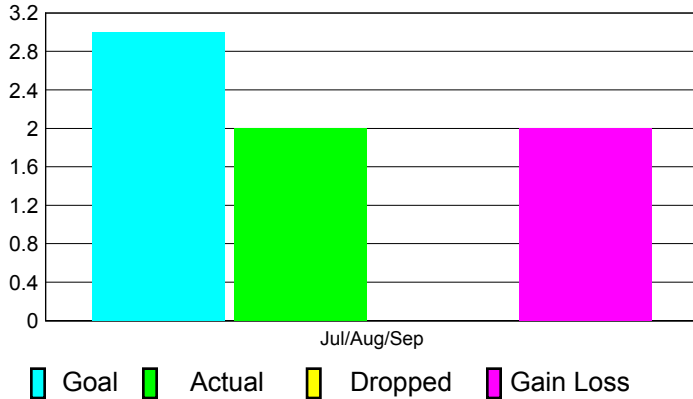

2012-2013 GMT Reports for District (or Undistricted) **District 305 N1**

GMT: **VINOD KHANNA**

Location: **PAKISTAN**

GMT CA: **6**

CLUBS

**Club Results
2012-2013**

**Clubs
2011-2012**

Month	New Club Goal	Actual New Clubs	Actual Dropped Clubs	Gain/Loss of Clubs	Gain/Loss of Clubs
Jul/Aug/Sep	3	2	0	2	1
Totals	3	2	0	2	1

Club Results 2012-2013

Goal, New, Dropped, Gain/Loss

Comparison of Club Gain/Loss

Current Year Compared to the Previous Year

YTD Status Quo Clubs 2012-2013

Status Quo Clubs Compared to Status Quo Members

MEMBERSHIP